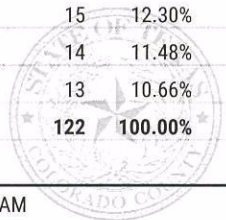

304 - Bernardo

REP Attorney General

Vote For 1

	TOTAL	VOTE %	Absentee	Early Voting	Election Day
Ken Paxton	72	45.86%	0	33	39
George P. Bush	38	24.20%	0	10	28
Eva Guzman	25	15.92%	0	21	4
Louie Gohmert	22	14.01%	2	3	17
Total Votes Cast	157	100.00%	2	67	88

REP Comptroller of Public Accounts

Vote For 1

	TOTAL	VOTE %	Absentee	Early Voting	Election Day
Glenn Hegar	135	93.75%	0	62	73
Mark V. Goloby	9	6.25%	2	1	6
Total Votes Cast	144	100.00%	2	63	79

REP Comm General Land Office

Vote For 1

	TOTAL	VOTE %	Absentee	Early Voting	Election Day
Dawn Buckingham	40	34.48%	0	19	21
Tim Westley	28	24.14%	0	19	9
Jon Spiers	22	18.97%	0	7	15
Victor Avila	12	10.34%	2	5	5
Don W. Minton	9	7.76%	0	5	4
Weston Martinez	5	4.31%	0	3	2
Ben Armenta	0	0.00%	0	0	0
Rufus Lopez	0	0.00%	0	0	0
Total Votes Cast	116	100.00%	2	58	56

REP Commissioner of Agriculture

Vote For 1

	TOTAL	VOTE %	Absentee	Early Voting	Election Day
Sid Miller	80	60.61%	0	34	46
James White	40	30.30%	2	20	18
Carey A. Council	12	9.09%	0	6	6
Total Votes Cast	132	100.00%	2	60	70

REP Railroad Commissioner

Vote For 1

	TOTAL	VOTE %	Absentee	Early Voting	Election Day
Wayne Christian	61	50.00%	2	26	33
Dawayne Tipton	19	15.57%	0	7	12
Marvin "Sarge" Summers	15	12.30%	0	8	7
Sarah Stogner	14	11.48%	0	8	6
Tom Slocum Jr	13	10.66%	0	9	4
Total Votes Cast	122	100.00%	2	58	62

Official Results